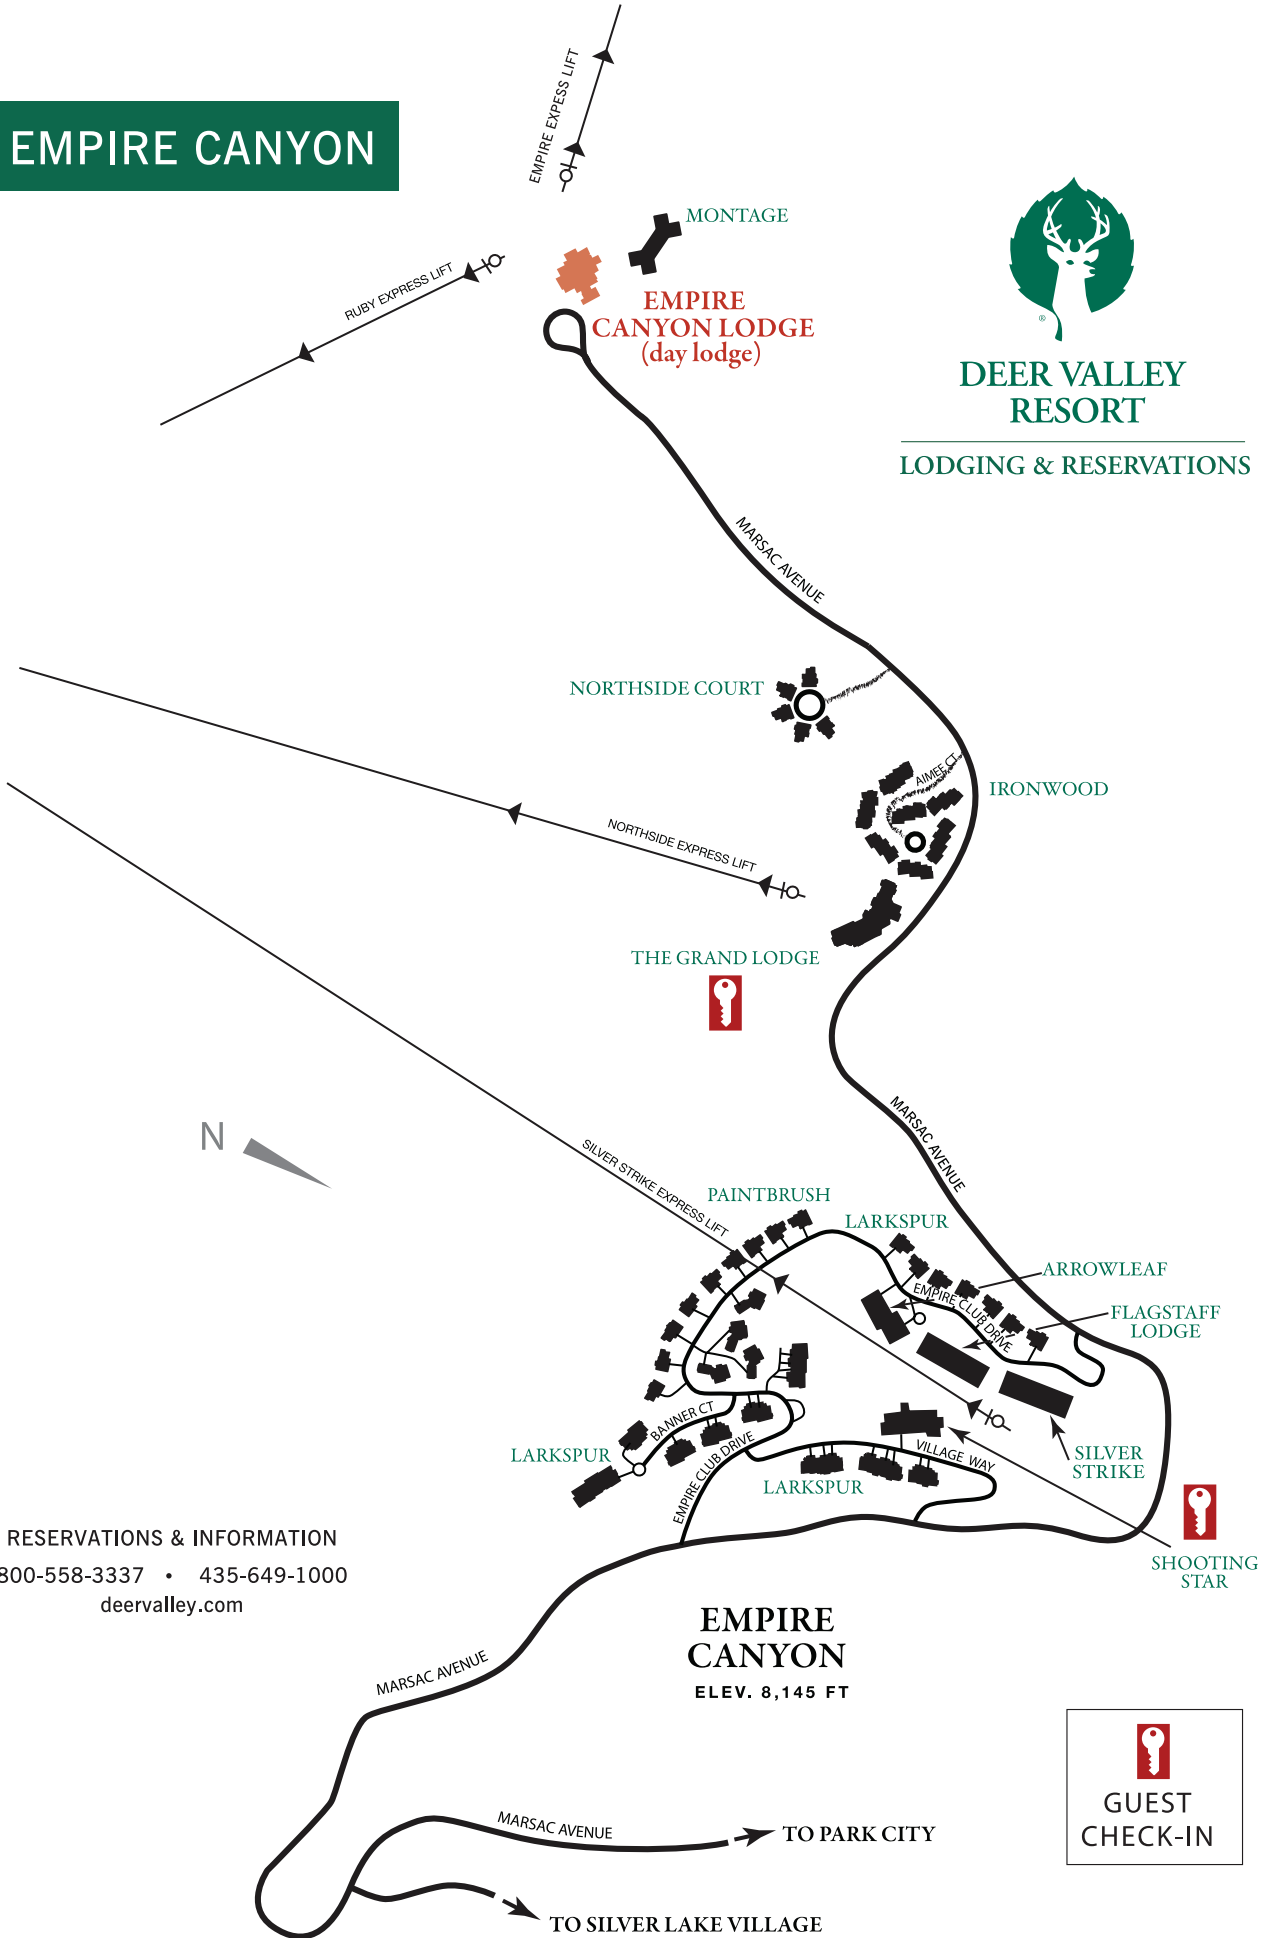

# EMPIRE CANYON

DEER VALLEY  
RESORT

LODGING & RESERVATIONS

RESERVATIONS & INFORMATION  
800-558-3337 • 435-649-1000  
deervalley.com

EMPIRE  
CANYON  
ELEV. 8,145 FT